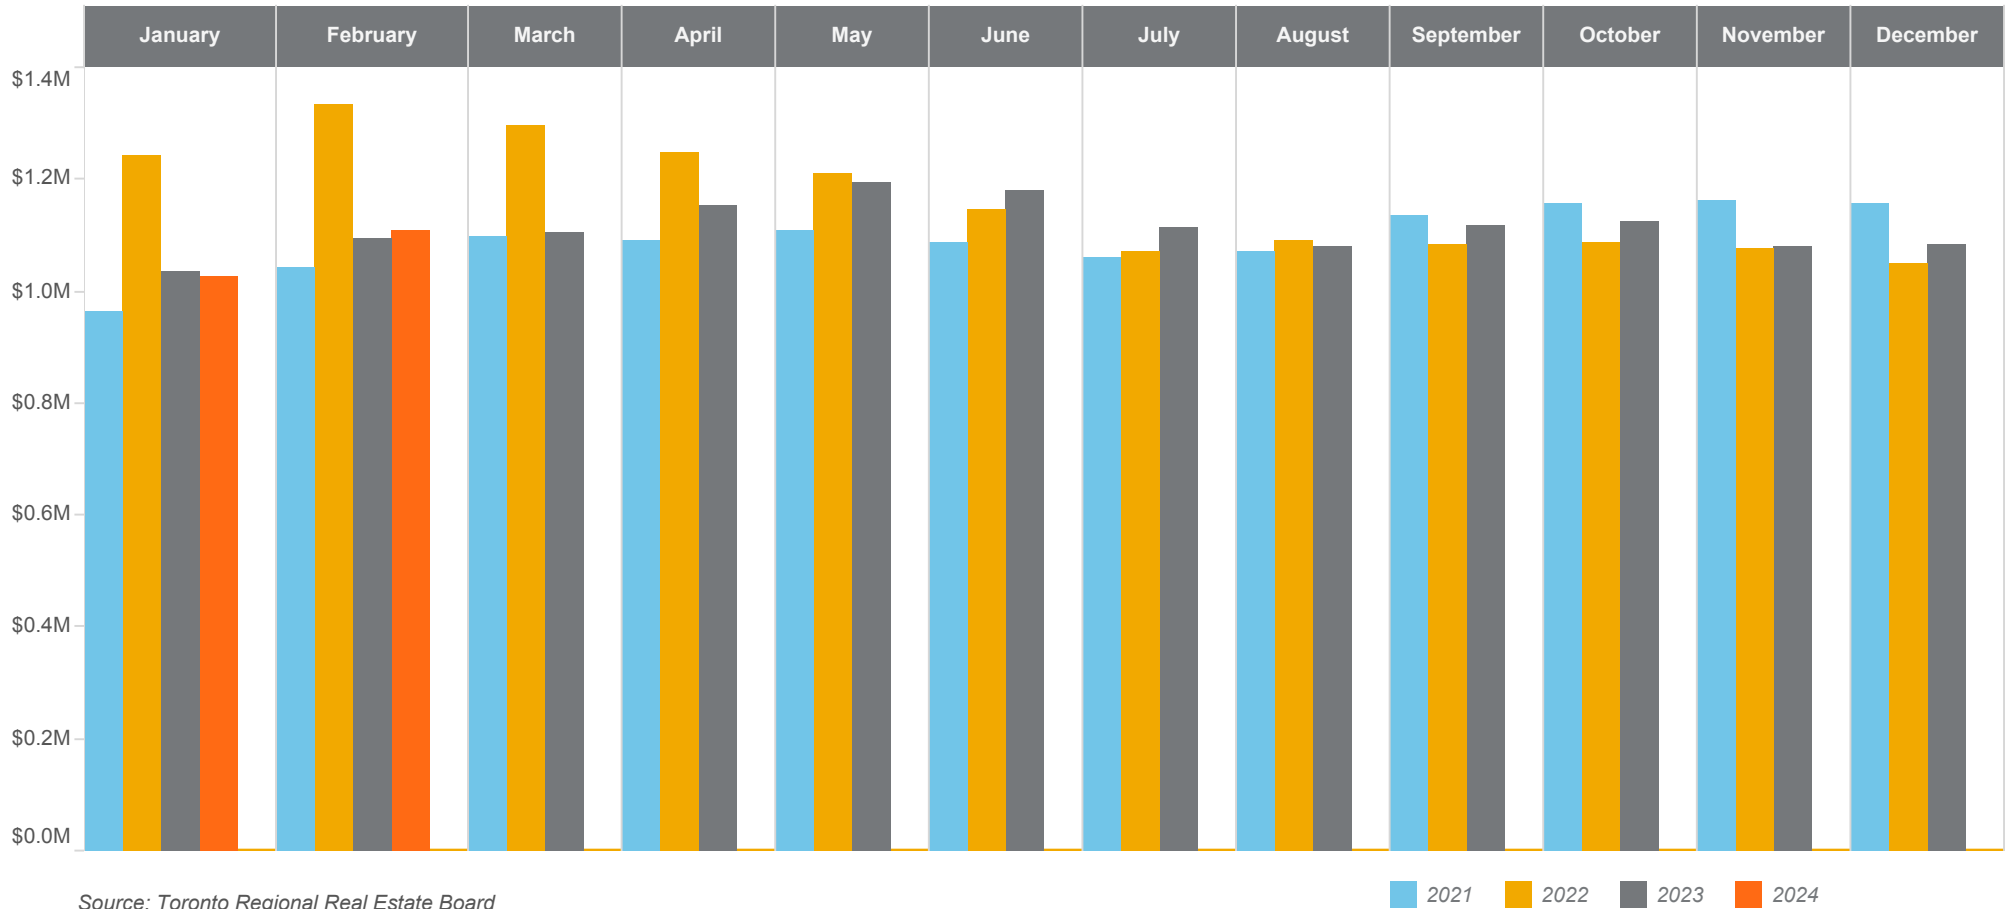

TRREB MLS® Average Price

Monthly with Three Previous Years for Comparison

Explanation: This chart plots Monthly MLS® Average Resale Home Price for the current year and the previous three years. The recurring seasonal trend can be examined along with comparisons to previous years for each month.